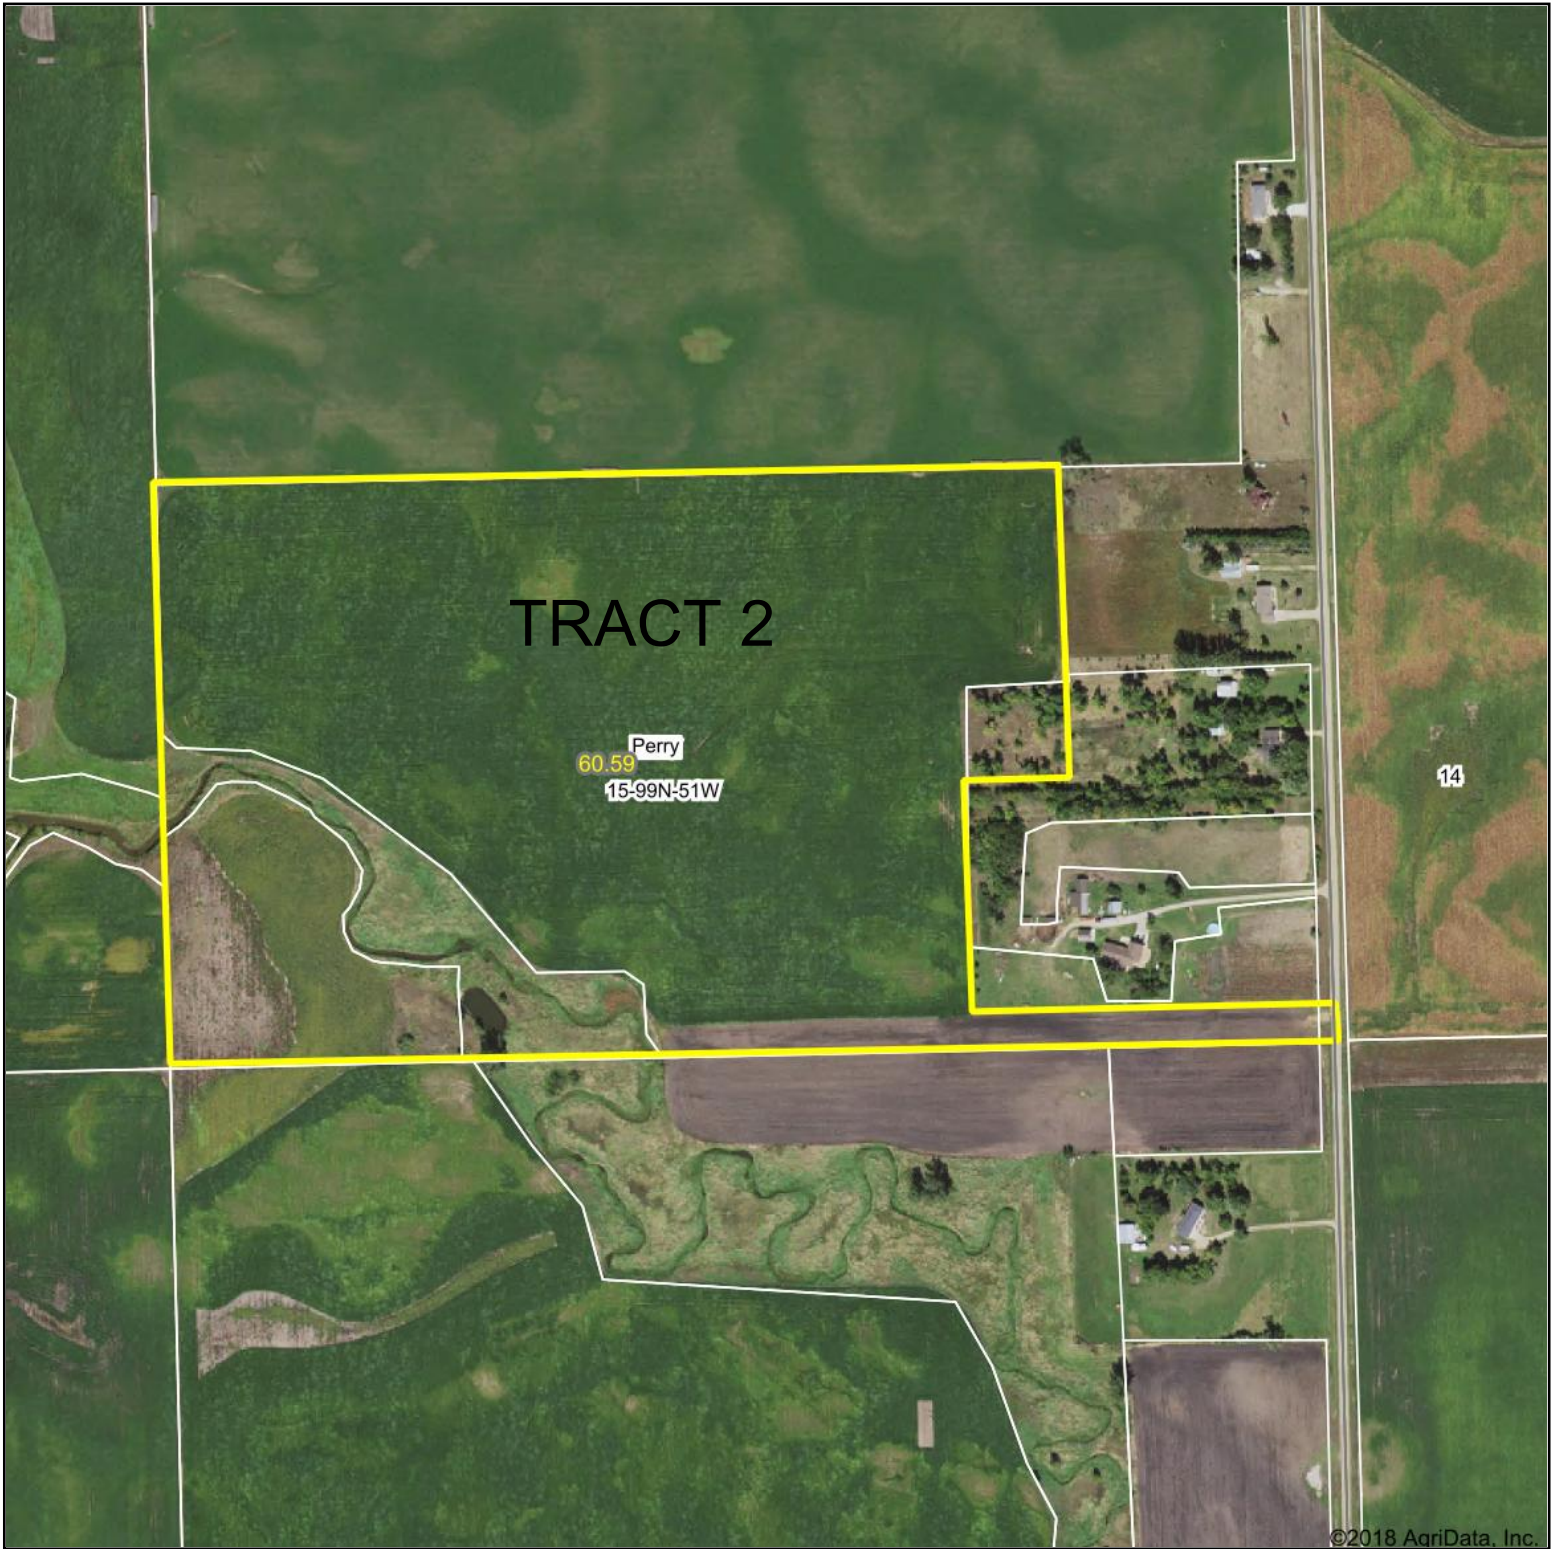

Aerial Map

©2018 AgriData, Inc.

map center: 43° 23' 50.95, -96° 51' 3.01

15-99N-51W
Lincoln County
South Dakota

1/9/2019